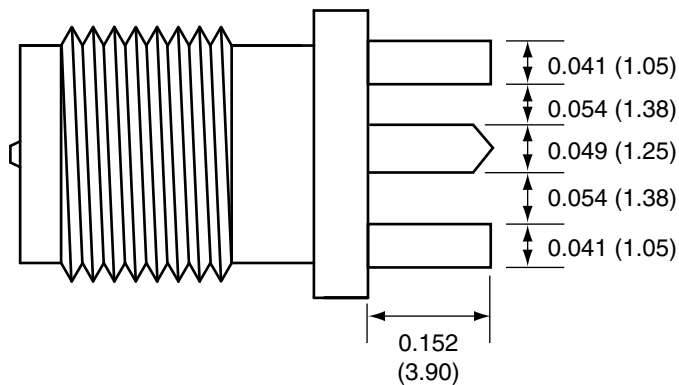

1		
Description	Material	Finish
Body	Brass	Nickel
Pin	Brass	Gold
Insulation	Teflon	Teflon

TOP VIEW

BACK VIEW

SIDE VIEW

RECOMMENDED FOOTPRINT

Title RP-SMA FEMALE EDGE MOUNT FOR 0.062" THICK BOARD

Part No. CONREV SMA003.062

Revision: 1.0

Dimensions: INCHES (mm)

Date: 6/2/2006

CONNECTOR CITY
159 ORT LANE
MERLIN, OR 97532
PH (541)-471-6256
FAX (541)-471-6251

Sheet 1 of 1

CONNECTOR CITY
THE VALUE OF CONNECTIONS