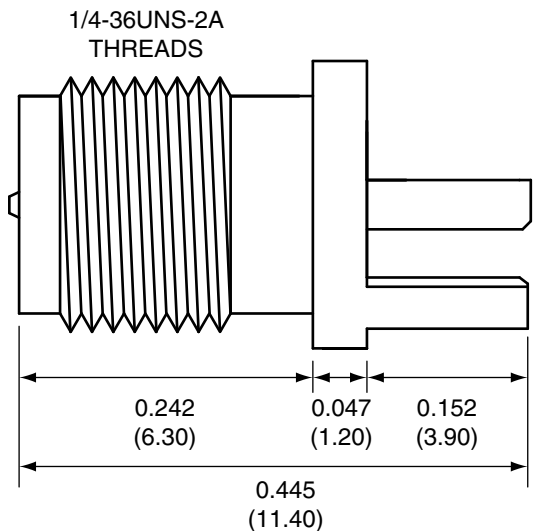

1		
Description	Material	Finish
Body	Brass	Nickel
Pin	Brass	Gold
Insulation	Teflon	Teflon

TOP VIEW

BACK VIEW

SIDE VIEW

RECOMMENDED FOOTPRINT

Title RP-SMA FEMALE EDGE MOUNT FOR 0.062" THICK BOARD

Part No. CONREV SMA003.062

Revision: 1.0

Dimensions: INCHES (mm)

Date: 6/2/2006

CONNECTOR CITY
159 ORT LANE
MERLIN, OR 97532
PH (541)-471-6256
FAX (541)-471-6251

Sheet 1 of 1

CONNECTOR CITY
THE VALUE OF CONNECTIONS