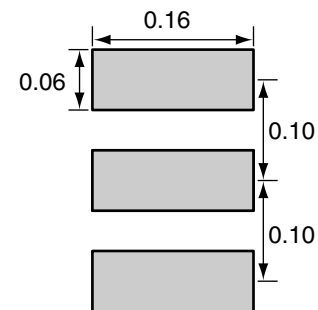

1		
Description	Material	Finish
Body	Brass	Nickel
Pin	Brass	Gold
Insulation	Teflon	Teflon

TOP VIEW

BACK VIEW

SIDE VIEW

RECOMMENDED FOOTPRINT

Title RP-SMA FEMALE EDGE MOUNT FOR 0.062" THICK BOARD

Part No. CONREV SMA003.062

Revision: 1.0

Dimensions: INCHES (mm)

Date: 6/2/2006

CONNECTOR CITY
159 ORT LANE
MERLIN, OR 97532
PH (541)-471-6256
FAX (541)-471-6251

Sheet 1 of 1

CONNECTOR CITY
THE VALUE OF CONNECTIONS