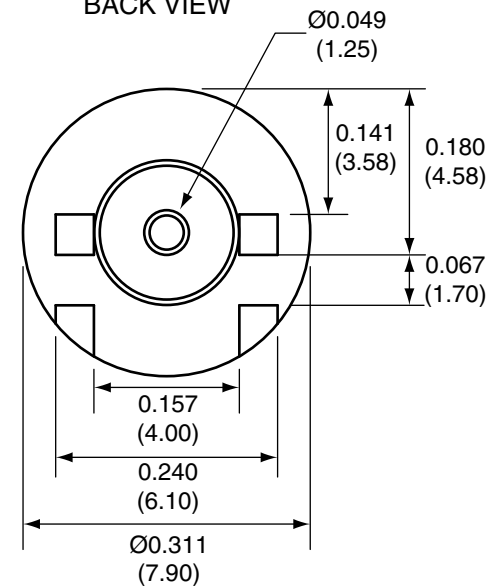

1		
Description	Material	Finish
Body	Brass	Nickel
Pin	Brass	Gold
Insulation	Teflon	Teflon

TOP VIEW

BACK VIEW

SIDE VIEW

RECOMMENDED FOOTPRINT

Title RP-SMA FEMALE EDGE MOUNT FOR 0.062" THICK BOARD

Part No. CONREV SMA003.062

Revision: 1.0

Dimensions: INCHES (mm)

Date: 6/2/2006

CONNECTOR CITY
159 ORT LANE
MERLIN, OR 97532
PH (541)-471-6256
FAX (541)-471-6251

Sheet 1 of 1

CONNECTOR CITY
THE VALUE OF CONNECTIONS